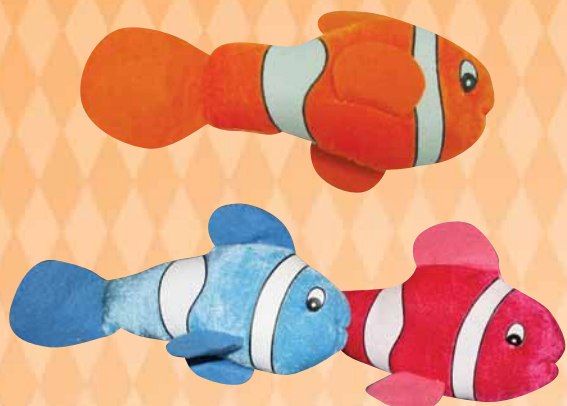

Clown Fish - Pink, Blue, & Orange

1371-9 - 9" ..... $1.05 pc - 6 pcs /min ..... $0.60 pc - 180 pcs /case