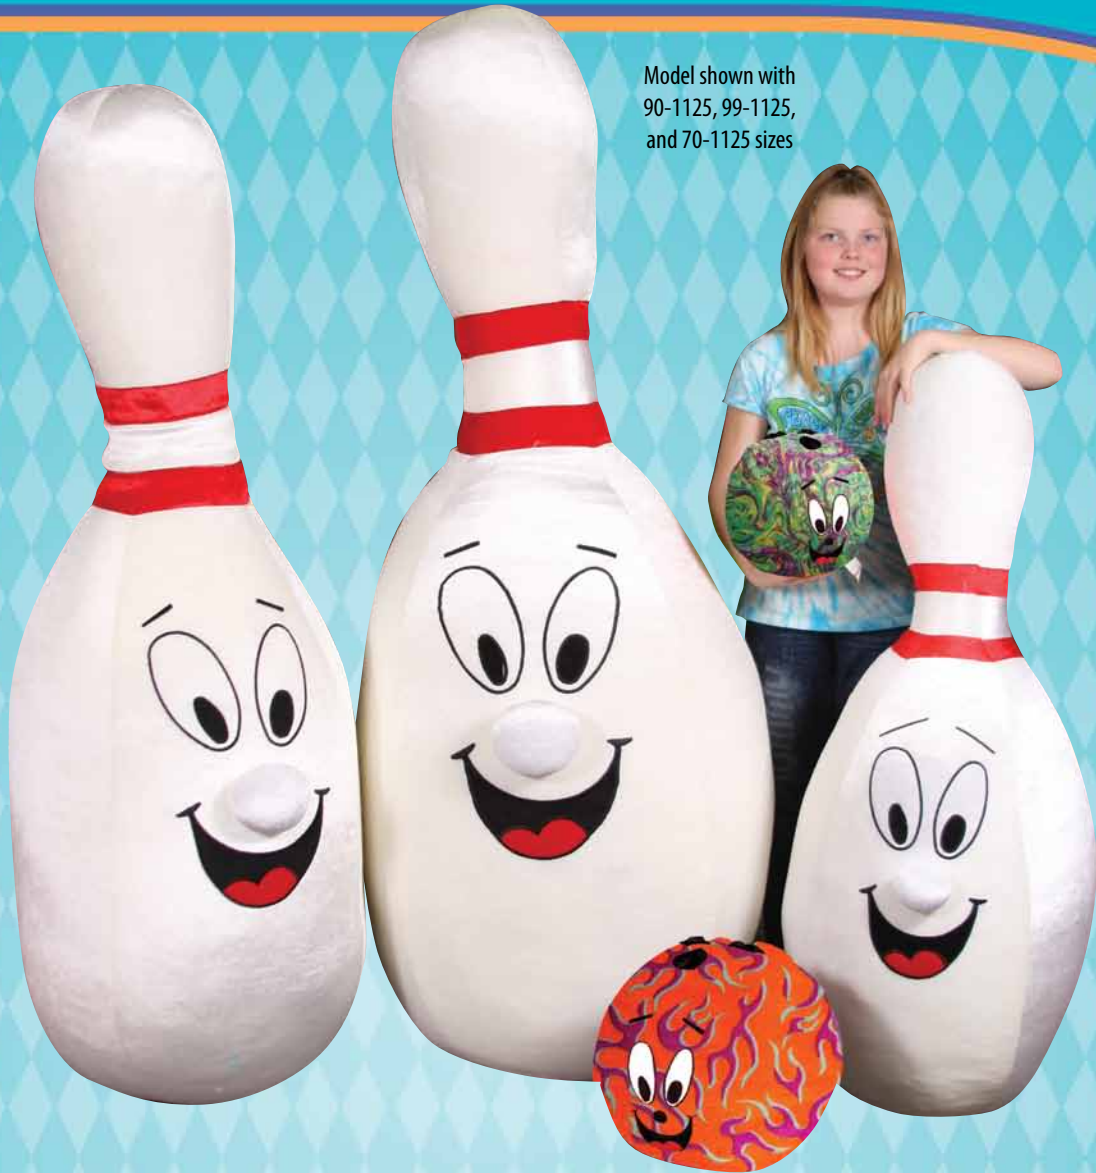

GENERIC FAMILY

p. 800.767.9998 f. 888.767.6667 www.toynetworkllc.com

© 2012 TOY NETWORK LLC, ALL RIGHTS RESERVED Volume Pricing Available

Model shown with
90-1125, 99-1125,
and 70-1125 sizes

Bowling Pin

20-1125 - 13"	$3.45 pc - 6 pcs /min	$2.00 pc - 84 pcs /case
30-1125 - 17"	$4.50 pc - 6 pcs /min	$2.60 pc - 42 pcs /case
45-1125 - 30"	$7.15 pc - 1 pc /min	$4.15 pc - 6 pcs /bag
50-1125 - 34"	$8.55 pc - 1 pc /min	$4.95 pc - 6 pcs /bag
70-1125 - 42"	$13.30 pc - 1 pc /min	$7.70 pc - 6 pcs /bag
75-1125 - 50"	$20.65 pc - 1 pc /min	$11.95 pc - 4 pcs /bag
80-1125 - 58"	$32.05 pc - 1 pc /min	$18.55 pc - 2 pcs /bag
85-1125 - 64"	$47.50 pc - 1 pc /min	$27.50 pc - 1 pc /bag
90-1125 - 72"	1 pc /min	$33.00 pc - 1 pc /bag
99-1125 - 80"	1 pc /min	$44.00 pc - 1 pc /bag